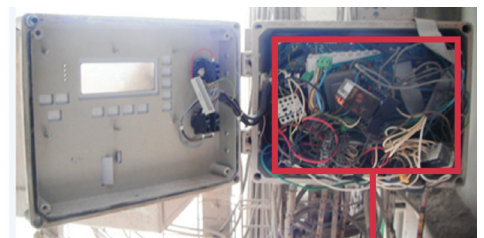

THINK DIFFERENT, THINK WIRELESS !

▶ LONG DISTANCE TRANSMISSION AND COMMAND POSSIBLE VIA YOUR CONTROLLER

▶ ADVANTAGES

1 - SAVINGS :

- **COST REDUCTIONS** : elimination of cables, cable trays, trenches.
- **REDUCTION OF THE INSTALLATION TIME**: fast connection to the existing network.
- **SCALABLE SYSTEM** : possibility to extend the existing MACSYS Wireless installation without any modification.
- **A SINGLE CONTROL PANEL** for 128 Wireless devices.

2 - RELIABILITY :

- **NO RISK OF DISFUNCTIONMENT** link to the damaging of the cables or to burned or cut solenoid valves.
- **CONTROL PANEL PROTECTED** in the control room or in the electrical room.

SAY NO !

SAY NO !

3 - MAINTENANCE :

- **REMOTE CONTROL & CONTROL PANEL** to remotely control the firing sequences + diagnosis of any breakdown.
- **COMMON SPARE PARTS** to the AIRCHOC® and to the MACSYS.