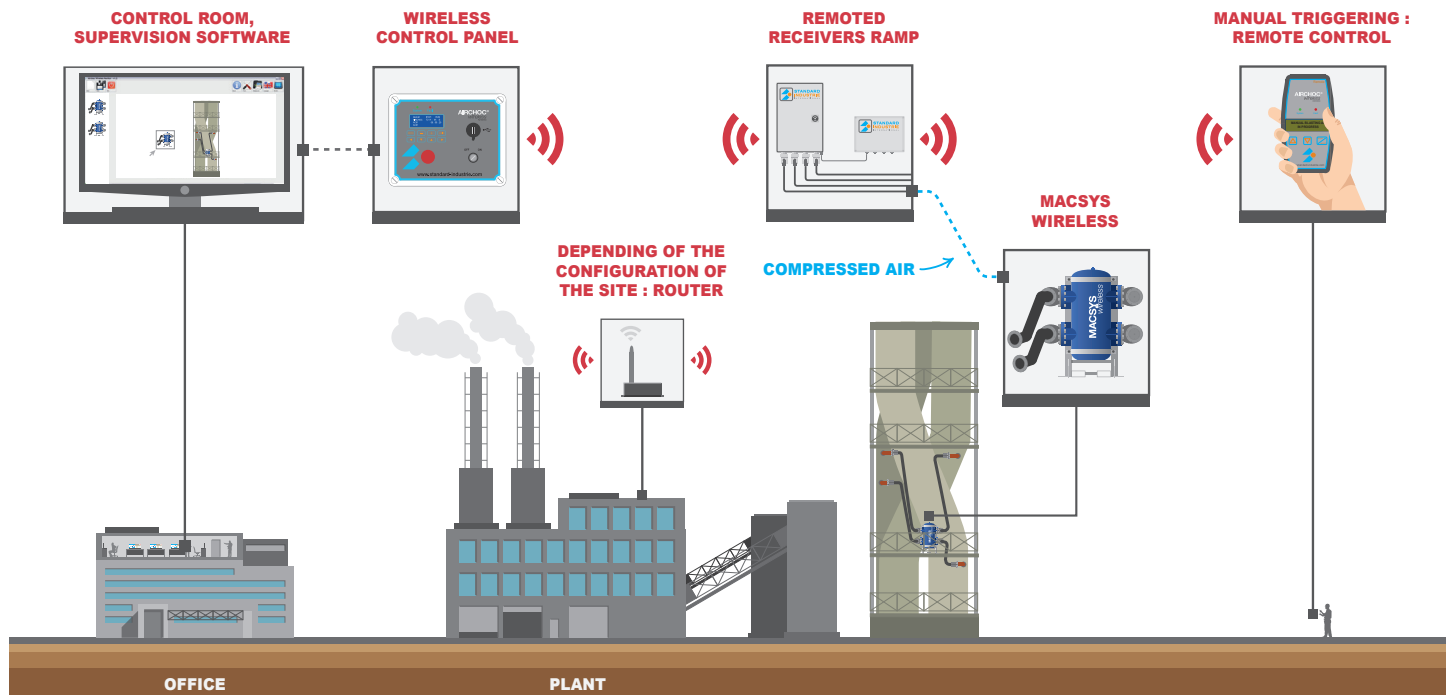

THINK DIFFERENT, THINK WIRELESS !

▶ LONG DISTANCE TRANSMISSION AND COMMAND POSSIBLE VIA YOUR CONTROLLER

▶ ADVANTAGES

1 - SAVINGS :

- **COST REDUCTIONS** : elimination of cables, cable trays, trenches.
- **REDUCTION OF THE INSTALLATION TIME**: fast connection to the existing network.
- **SCALABLE SYSTEM** : possibility to extend the existing MACSYS Wireless installation without any modification.
- **A SINGLE CONTROL PANEL** for 128 Wireless devices.

2 - RELIABILITY :

- **NO RISK OF DISFUNCTIONMENT** link to the damaging of the cables or to burned or cut solenoid valves.
- **CONTROL PANEL PROTECTED** in the control room or in the electrical room.

SAY NO !

SAY NO !

3 - MAINTENANCE :

- **REMOTE CONTROL & CONTROL PANEL** to remotely control the firing sequences + diagnosis of any breakdown.
- **COMMON SPARE PARTS** to the AIRCHOC® and to the MACSYS.